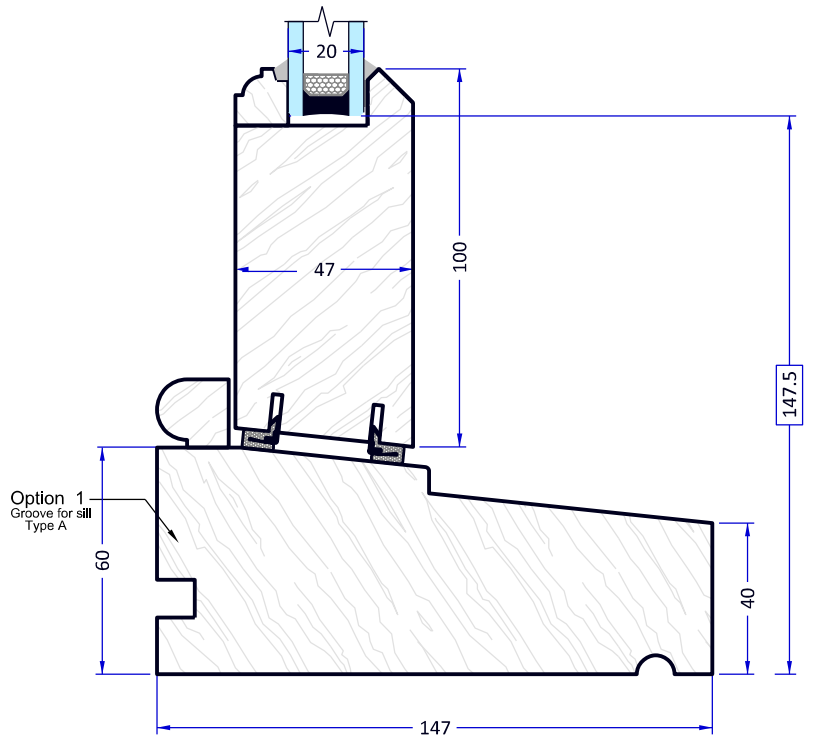

View from outside

Meeting rail 35 (possible 40;45)

147.5

Scale		Date		147 mm. Sash Window Cords & weights Sill 60 mm.	Page	Pages
1 : 2	DWORKS	2020 05-06	rew. 3			