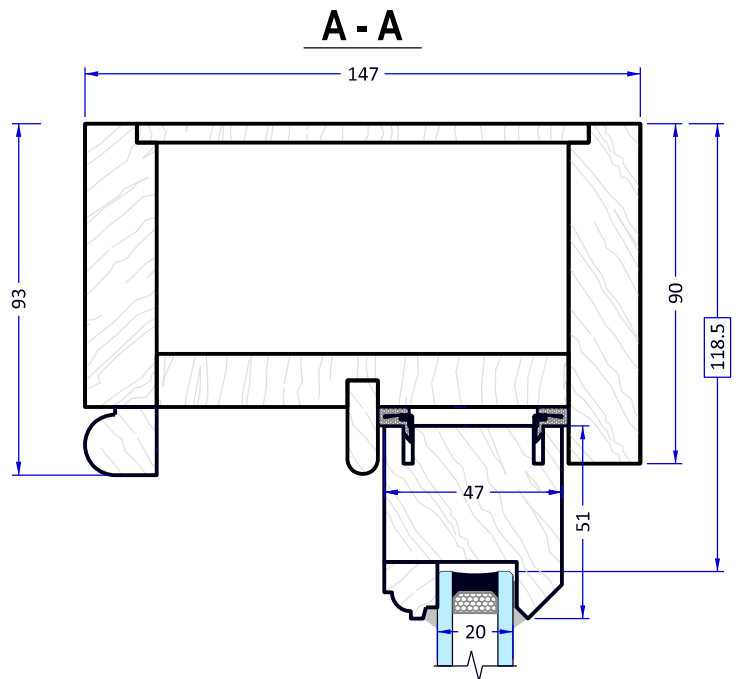

View from outside

Meeting rail 35 (possible 40;45)

147.5

Scale		Date		147 mm. Sash Window Cords & weights Sill 60 mm.	Page	Pages
1 : 2	DWORKS	2020 05-06	rew. 3			