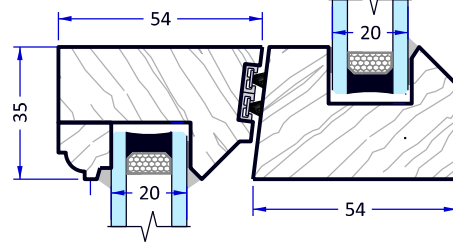

View from outside

Meeting rail 35 (possible 40;45)

147.5

Scale		Date		147 mm. Sash Window Cords & weights Sill 60 mm.	Page	Pages
1 : 2	DWORKS	2020 05-06	rew. 3			