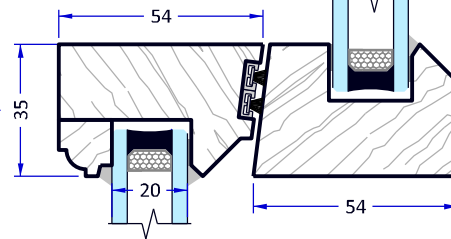

View from outside

A - A

Meeting rail 35 (possible 40;45)

Scale		Date		147 mm. Sash Window with spiral balances. Sill 60 mm.	Page	Pages
1 : 2		2020 05-06	rew. 3			