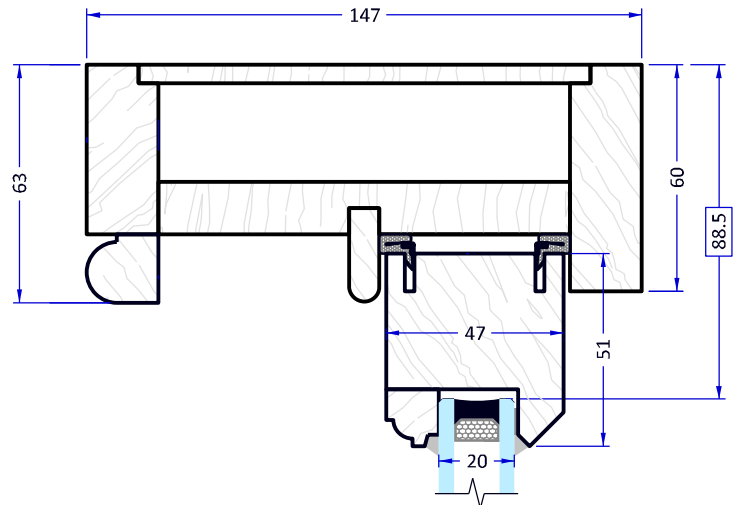

View from outside

A - A

Meeting rail 35 (possible 40;45)

Scale		Date		147 mm. Sash Window with spiral balances. Sill 60 mm.	Page	Pages
1 : 2		2020 05-06	rew. 3			