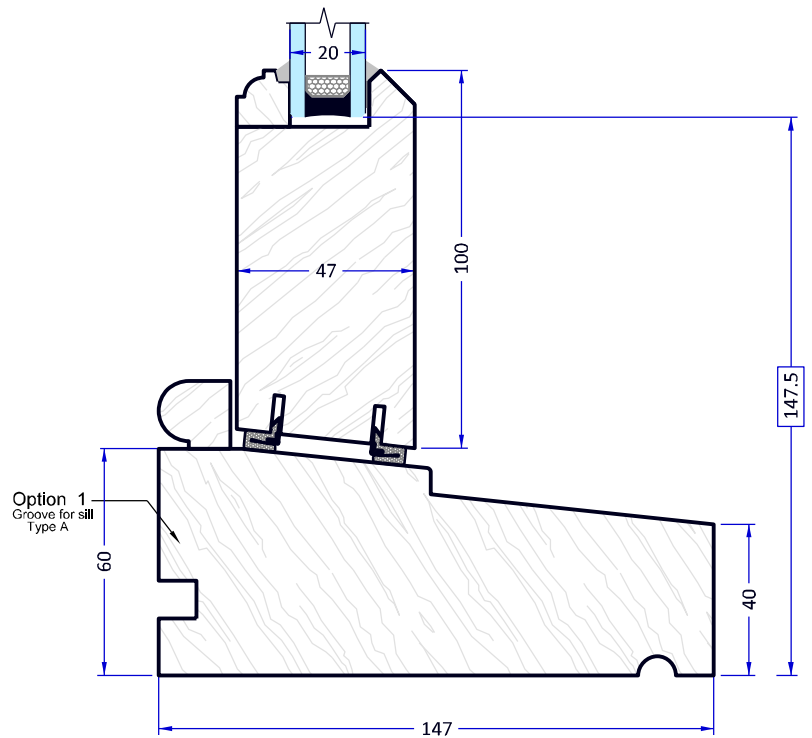

View from outside

A - A

Meeting rail 35 (possible 40;45)

Scale		Date		147 mm. Sash Window with spiral balances. Sill 60 mm.	Page	Pages
1 : 2		2020 05-06	rew. 3			